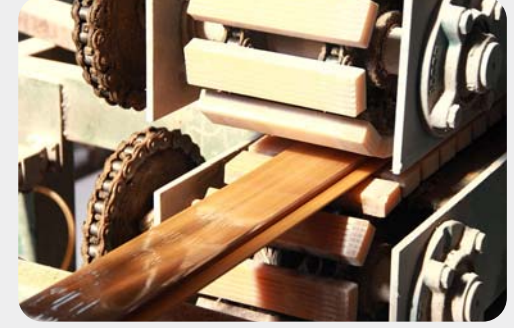

6

COOWIN Indoorwpc Product Workshop